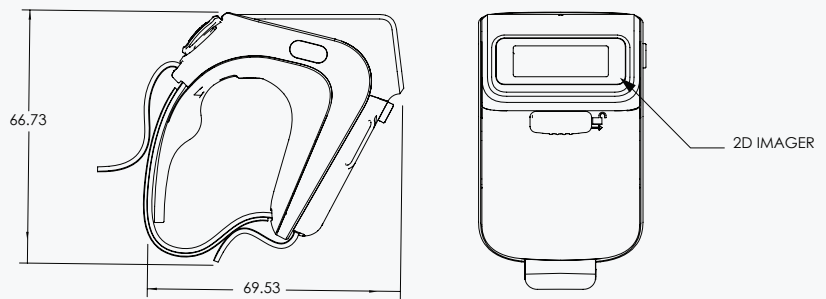

HaloRing™ Scanner

Experience Real Mobility

The HaloRing is an all-in-one powerful Android scanner at your fingertips. With its powerful processor, integrated connectivity, and high-resolution display, the HaloRing allows you to move freely through your workflow. The enterprise browser lets you quickly deploy the HaloRing without the need for developing native applications. Scale resources quickly through your workflow and manage each device, real-time with IQ, a robust estate management & reporting platform.

Key Features

- Ergonomic Design
- Adjustable Strap
- AMOLED Display
- Smart Battery
- One-Handed Data Entry
- 2.6 oz.

Electrical

Audio	90dB Speaker
Barcode Scanner	Zebra SE477
Processor	MT8766 1.8 Ghz
GPU	IMG GE8300 550 Mhz
Memory	1GB RAM/8GB Flash
Battery	3.8V, 900mAh Li-Po
Bluetooth	5.0
Compatibility	Android 11
Display	1.41-inch AMOLED 320 x 360px
Input/Output Ports	Proprietary Magnetic Connector
Input Voltage	5V
Wi-Fi	802.11a/b/g/n/ac, 2.4GHz / 5GHz

Scanning

Optical Resolution	1280 x 800 pixels
Supported 1D Symbologies	Code 39, Code 128, Codebar/NW7, Code 11, MSI, UPC/EAN, I 2 of 5, Korean 3 of 5, GSI DataBar, Base 32 (Italian Pharma)
Supported 2D Symbologies	OCR-A, OCR-B, PDF417, Micro PDF417, Composite Codes, TLC-39, Aztec, DataMatrix, MaxiCode, QR Code, Micro QR, Chinese Sensible (Han Xin), Postal Codes

Mechanical

Buttons	Scan, 2x Function Rocker Buttons
Dimensions (LxWxD)	69.53mm x 66.73mm x 39.60mm 2.7in x 2.63in x 1.56in
Drop Rating	1.2 meter to concrete Per MIL-STD-810 G
IP Rating	IP-65
Weight	74g 2.6oz