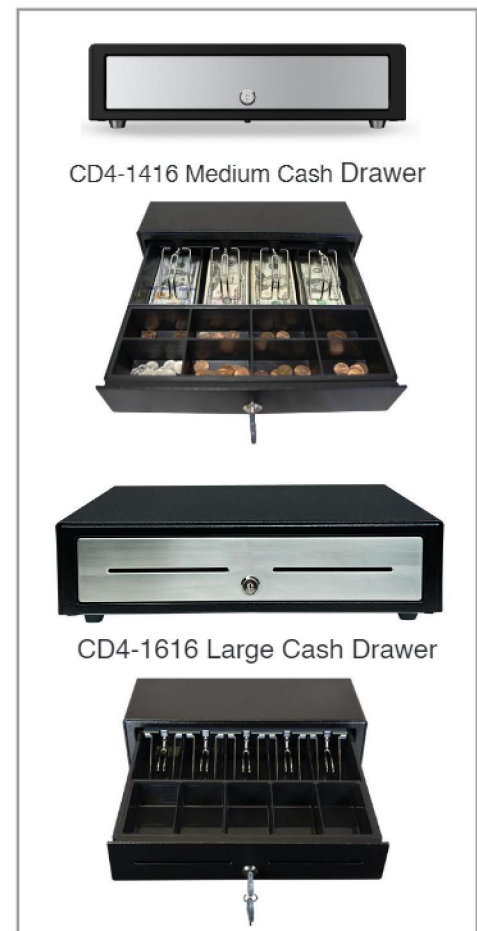

Equipped for standard note sizes, the 14" x 16" (350mm x 405mm) cash drawer features a 4 Note / 8 Coin drawer and the 16" x 16" (410mm x 415mm) model includes a 4 note / 8 coin or 8 note / 8 coin drawer. Star CD4 Series cash drawers feature a reinforced top creating added strength to securely support POS terminals and tablets.

Features:

- Reinforced Top for Added Strength
- Reliable Roller Assembly Design and Operation
- Single-key drawer with premium hinged key design
- Foldable Hinged Key Design
- High-Quality Design and Finish with Painted Drawer Interiors
- Standard Cash Drawer Cable Included
- CD1416 = 350mm x 405mm
- CD1616 = 410mm x 415mm

CD4-1416

- Medium Size (14" x 16") for compact systems
- Durable Steel Construction
- Drawer Options: 4 Note / 8 Coin

CD4-1616

- Full Size for High Cash Volume Applications (16" x 16")
- Drawer Options: 4 Note / 8 Coin or 8 Note / 8 Coin
- 2 Media Slots

CD4-1416 Medium Cash Drawer

CD4-1616 Large Cash Drawer

CD4-1416 Specifications

Dimensions with Rubber-Feet	13.8"(W)x16.0"(L)x4.4"(H) / 350mm(W)x405mm(L)x110mm(H)
Weight	Approx 6.2kg
Cash Till	4 Note / 8 Coin
Security	Keys (2) for Easy Manual Release
Connectivity	Standard Printer Driven Interface with Bottom Exit Cable (Cable Included)
Media Slot	No
Reliability	1,000,000 Opens